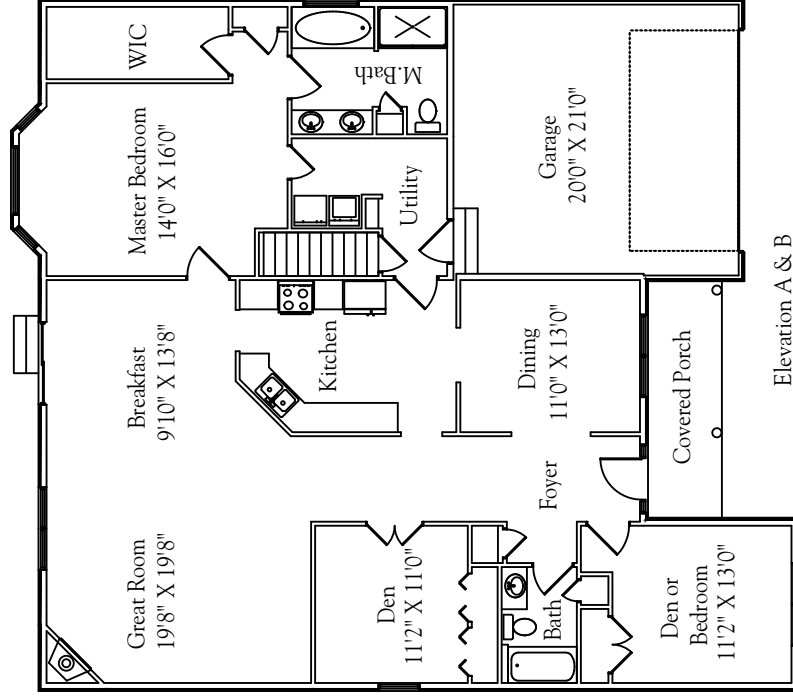

Somers Village

An Active Adult Community

Elevation A

Elevation B

Bristol

Somers Village

An Active Adult Community

Bristol • 2,042 square feet

Developed by Gingras Development, LLC

Subject to errors, omissions, revisions and field variations. Dimensions are approximate.