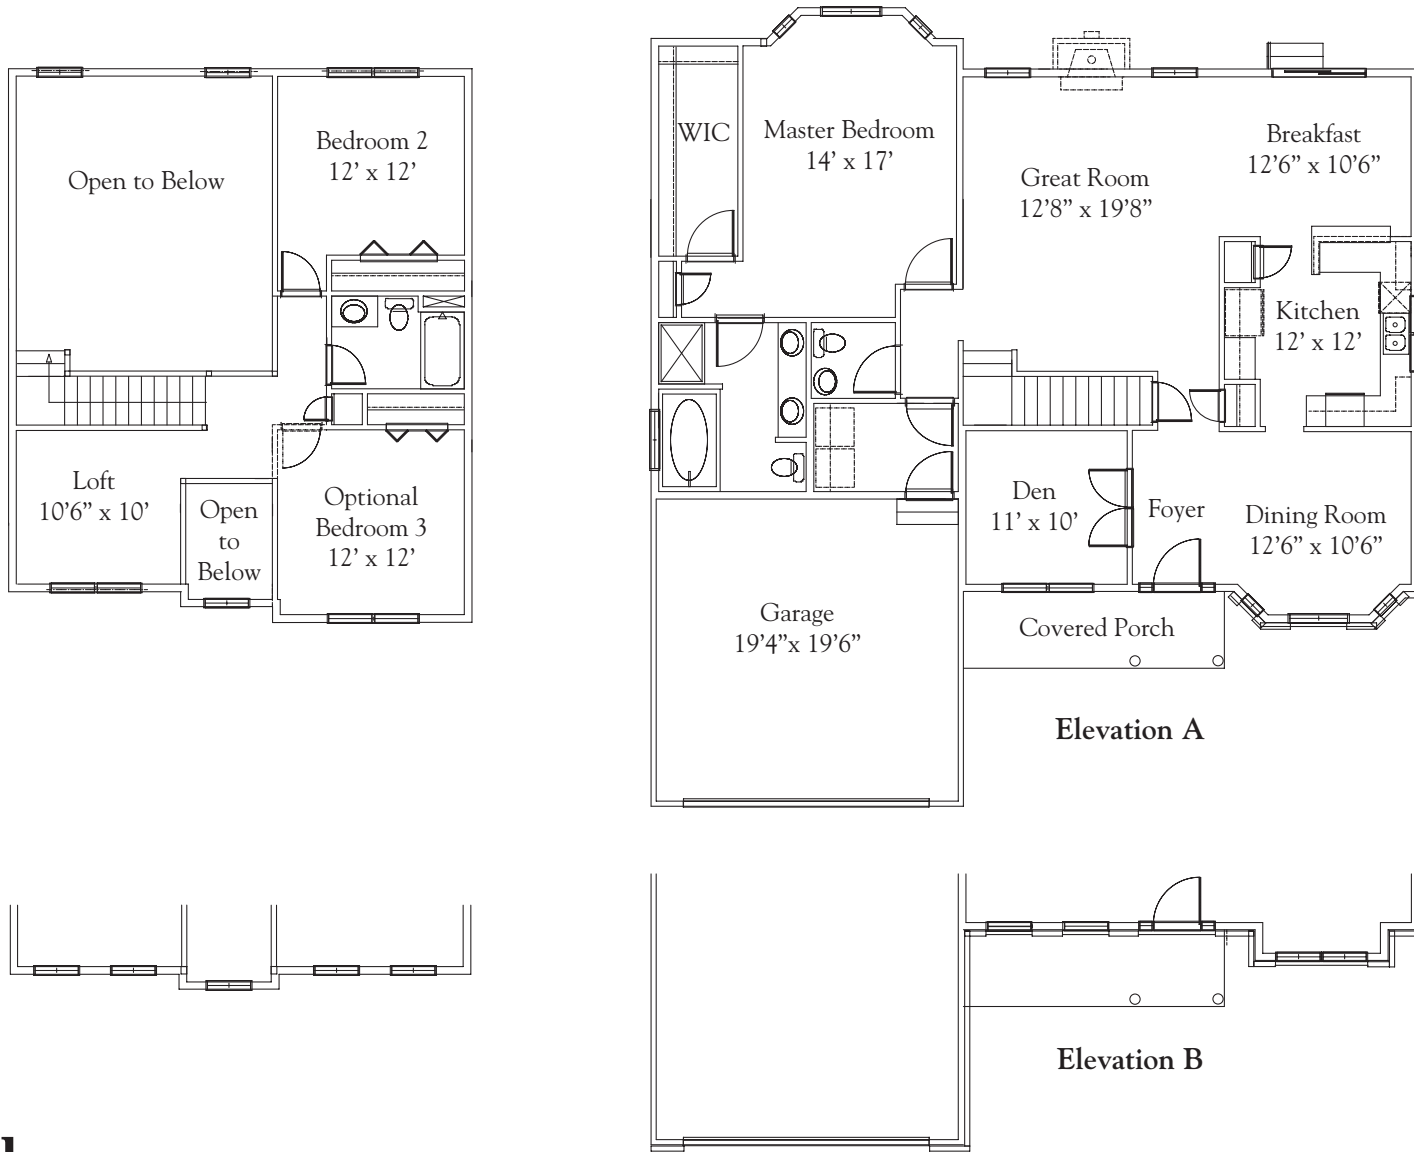

Somers Village

An Active Adult Community

Fairfield • 2,331 square feet

Subject to errors, omissions, revisions and field variations. Dimensions are approximate.