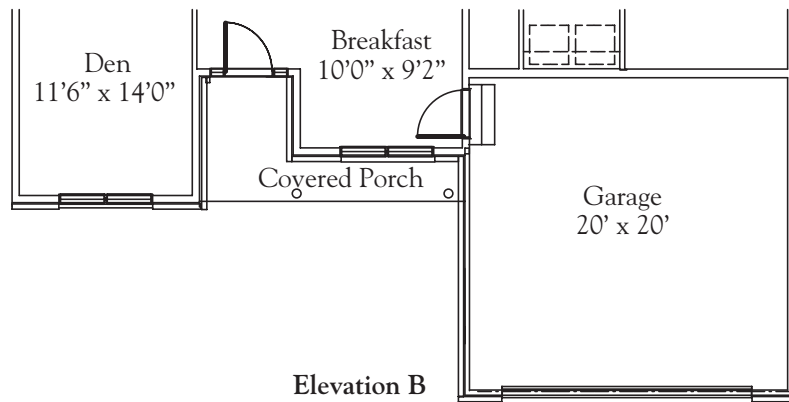

Somers Village

An Active Adult Community

Farmington • 1,880 square feet

Subject to errors, omissions, revisions and field variations. Dimensions are approximate.