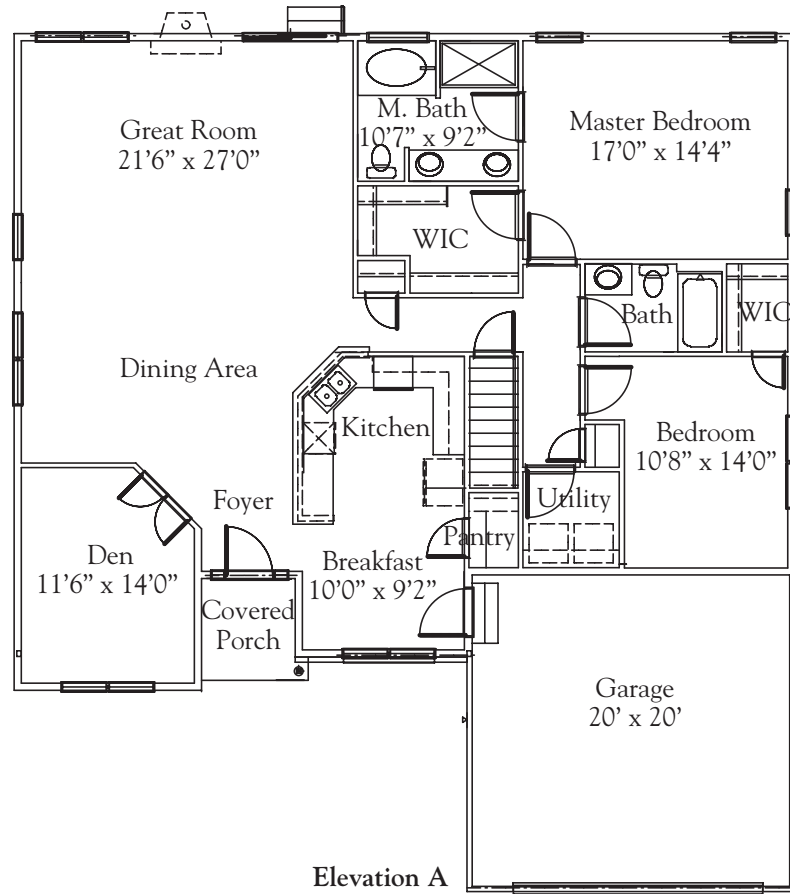

Somers Village

An Active Adult Community

Farmington • 1,880 square feet

Subject to errors, omissions, revisions and field variations. Dimensions are approximate.