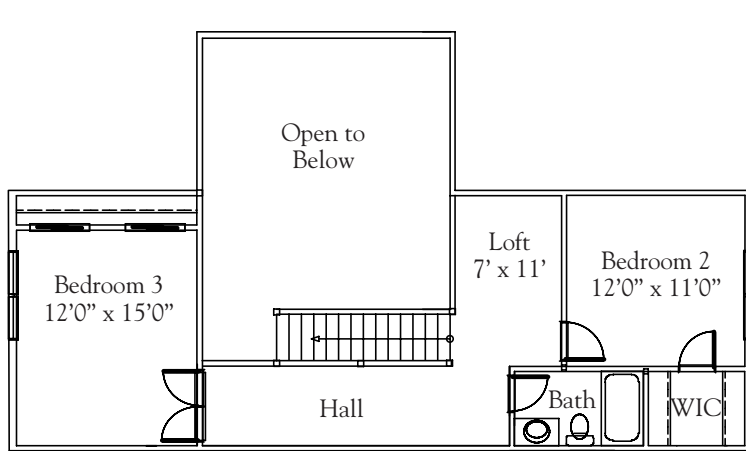

# Somers Village

An Active Adult Community

Elevation A

Elevation B

**Hartford** • 2,361 square feet

Subject to errors, omissions, revisions and field variations. Dimensions are approximate.