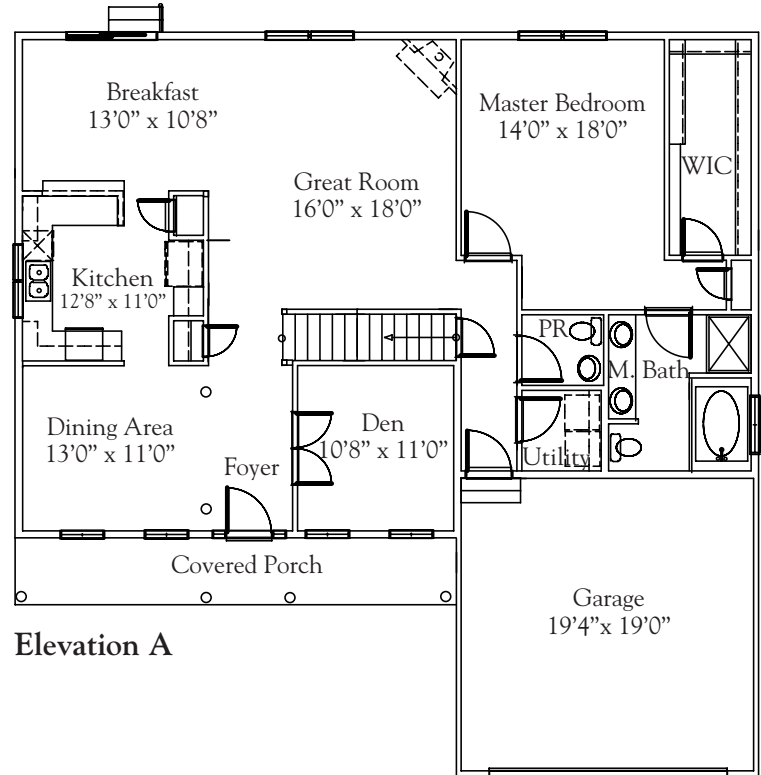

# Somers Village

An Active Adult Community

Elevation A

Elevation B

**Hartford** • 2,361 square feet

Subject to errors, omissions, revisions and field variations. Dimensions are approximate.