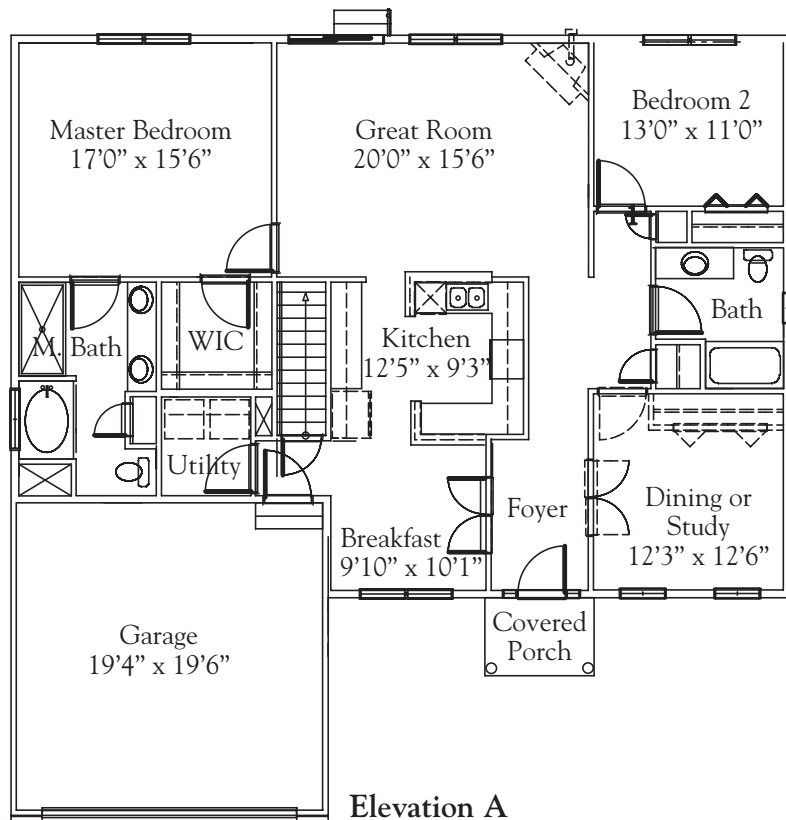

Somers  Village
An Active Adult Community

Stonington • 1,678 square feet

Subject to errors, omissions, revisions and field variations. Dimensions are approximate.