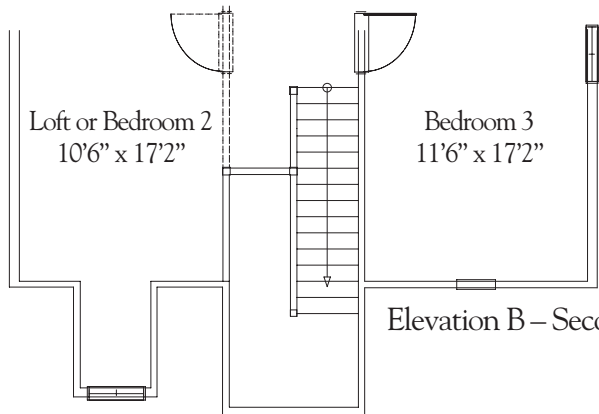

Somers Village

An Active Adult Community

Elevation A – Second Floor

Elevation B – Second Floor

Wethersfield • 1,974 square feet

Subject to errors, omissions, revisions and field variations. Dimensions are approximate.