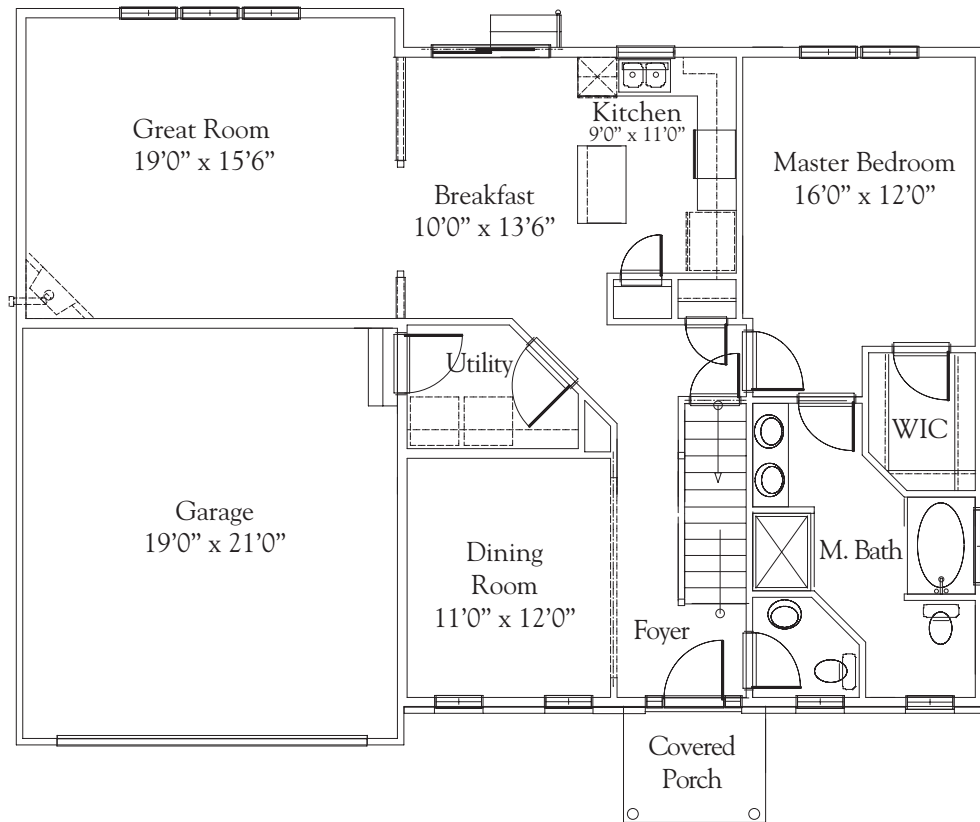

Somers Village

An Active Adult Community

Elevation A – Second Floor

Elevation B – Second Floor

Wethersfield • 1,974 square feet

Subject to errors, omissions, revisions and field variations. Dimensions are approximate.