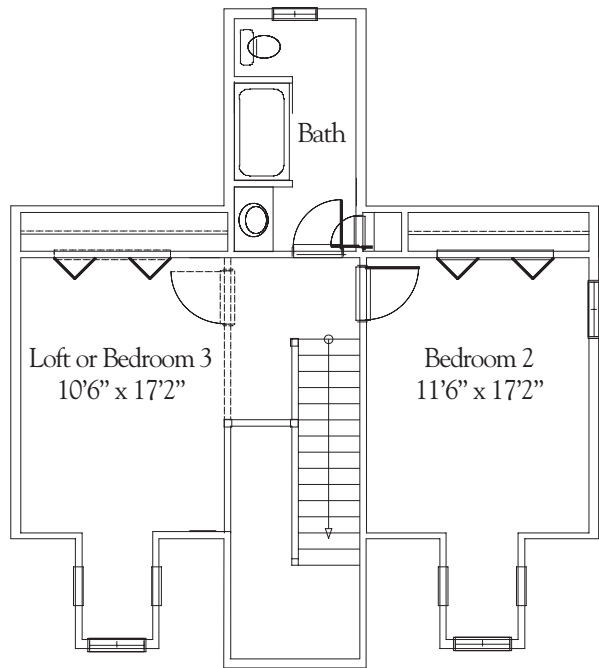

Somers Village

An Active Adult Community

Elevation A – Second Floor

Elevation B – Second Floor

Wethersfield • 1,974 square feet

Subject to errors, omissions, revisions and field variations. Dimensions are approximate.